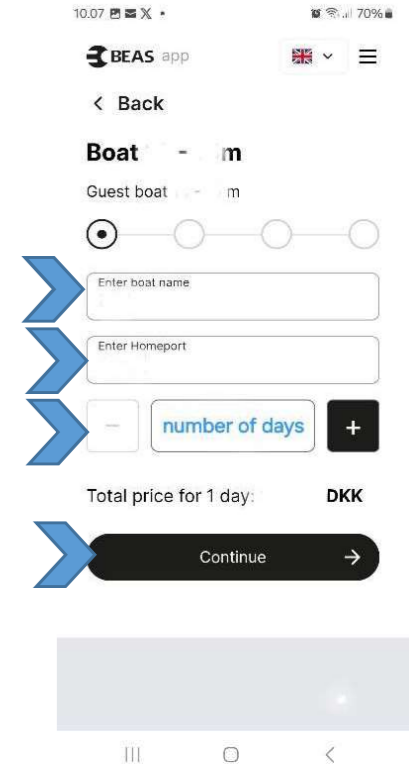

How to purchase boat tickets and service codes for electricity, washer and dryer

Please note, boat tickets and service codes have to be purchased simultaneously - We therefore recommend buying a bit more than expected usage
You will need the link received by sms/text to claim a refund of remaining balance at time of departure

Step 1: Go to www.beasapp.com and follow the steps below (Wifi: MARINA-HOTSPOT Key: Marina12)

Step 2:

Step 3:

Step 4:

Step 5:

Step 6:

Step 7:

Step 8:

Step 9:

Step 10:

Step 11: