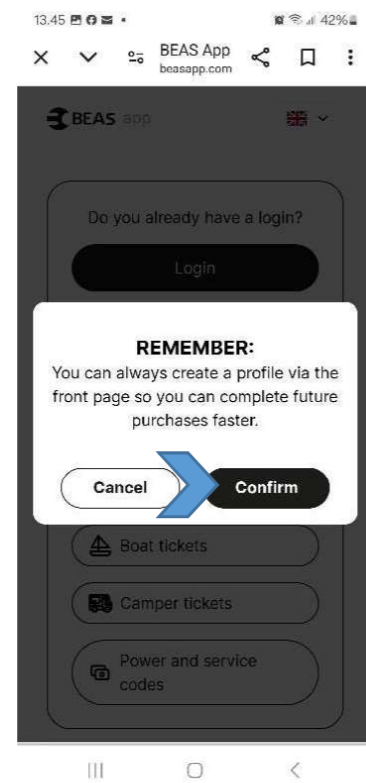

How to purchase boat tickets and service codes for electricity, washer and dryer

Please note, boat tickets and service codes have to be purchased simultaneously - We therefore recommend buying a bit more than expected usage
You will need the link received by sms/text to claim a refund of remaining balance at time of departure

Step 1: Go to www.beasapp.com and follow the steps below (Wifi: MARINA-HOTSPOT Key: Marina12)

Step 2:

Step 3:

Step 4:

Step 5:

Step 6:

Step 7:

Step 8:

Step 9:

Step 10:

Step 11: