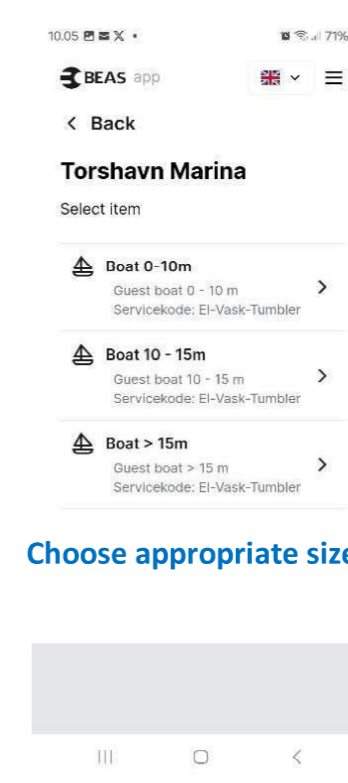

How to purchase boat tickets and service codes for electricity, washer and dryer

Please note, boat tickets and service codes have to be purchased simultaneously - We therefore recommend buying a bit more than expected usage
You will need the link received by sms/text to claim a refund of remaining balance at time of departure

Step 1: Go to www.beasapp.com and follow the steps below (Wifi: MARINA-HOTSPOT Key: Marina12)

Step 2:

Step 3:

Step 4:

Step 5:

Step 6:

Step 7:

Step 8:

Step 9:

Step 10:

Step 11: