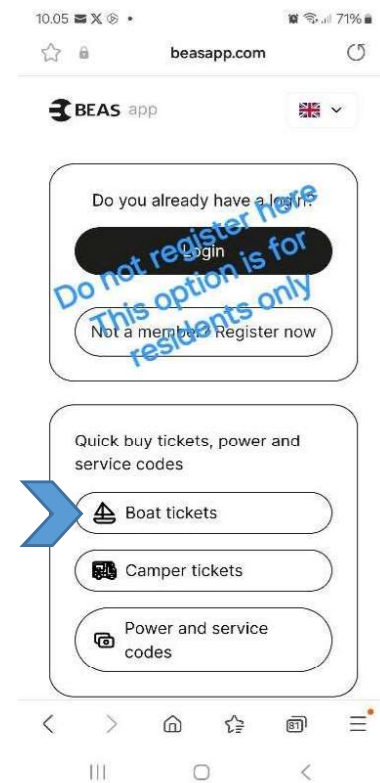

How to purchase boat tickets and service codes for electricity, washer and dryer

Please note, boat tickets and service codes have to be purchased simultaneously - We therefore recommend buying a bit more than expected usage
You will need the link received by sms/text to claim a refund of remaining balance at time of departure

Step 1: Go to www.beasapp.com and follow the steps below (Wifi: MARINA-HOTSPOT Key: Marina12)

Step 2: