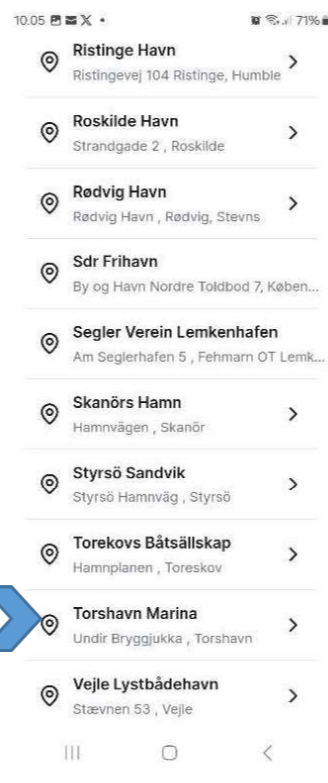

How to purchase boat tickets and service codes for electricity, washer and dryer

Please note, boat tickets and service codes have to be purchased simultaneously - We therefore recommend buying a bit more than expected usage
You will need the link received by sms/text to claim a refund of remaining balance at time of departure

Step 1: Go to www.beasapp.com and follow the steps below (Wifi: MARINA-HOTSPOT Key: Marina12)

Step 2:

Step 3:

Step 4:

Step 5:

Step 6:

Step 7:

Step 8:

Step 9:

Step 10:

Step 11: